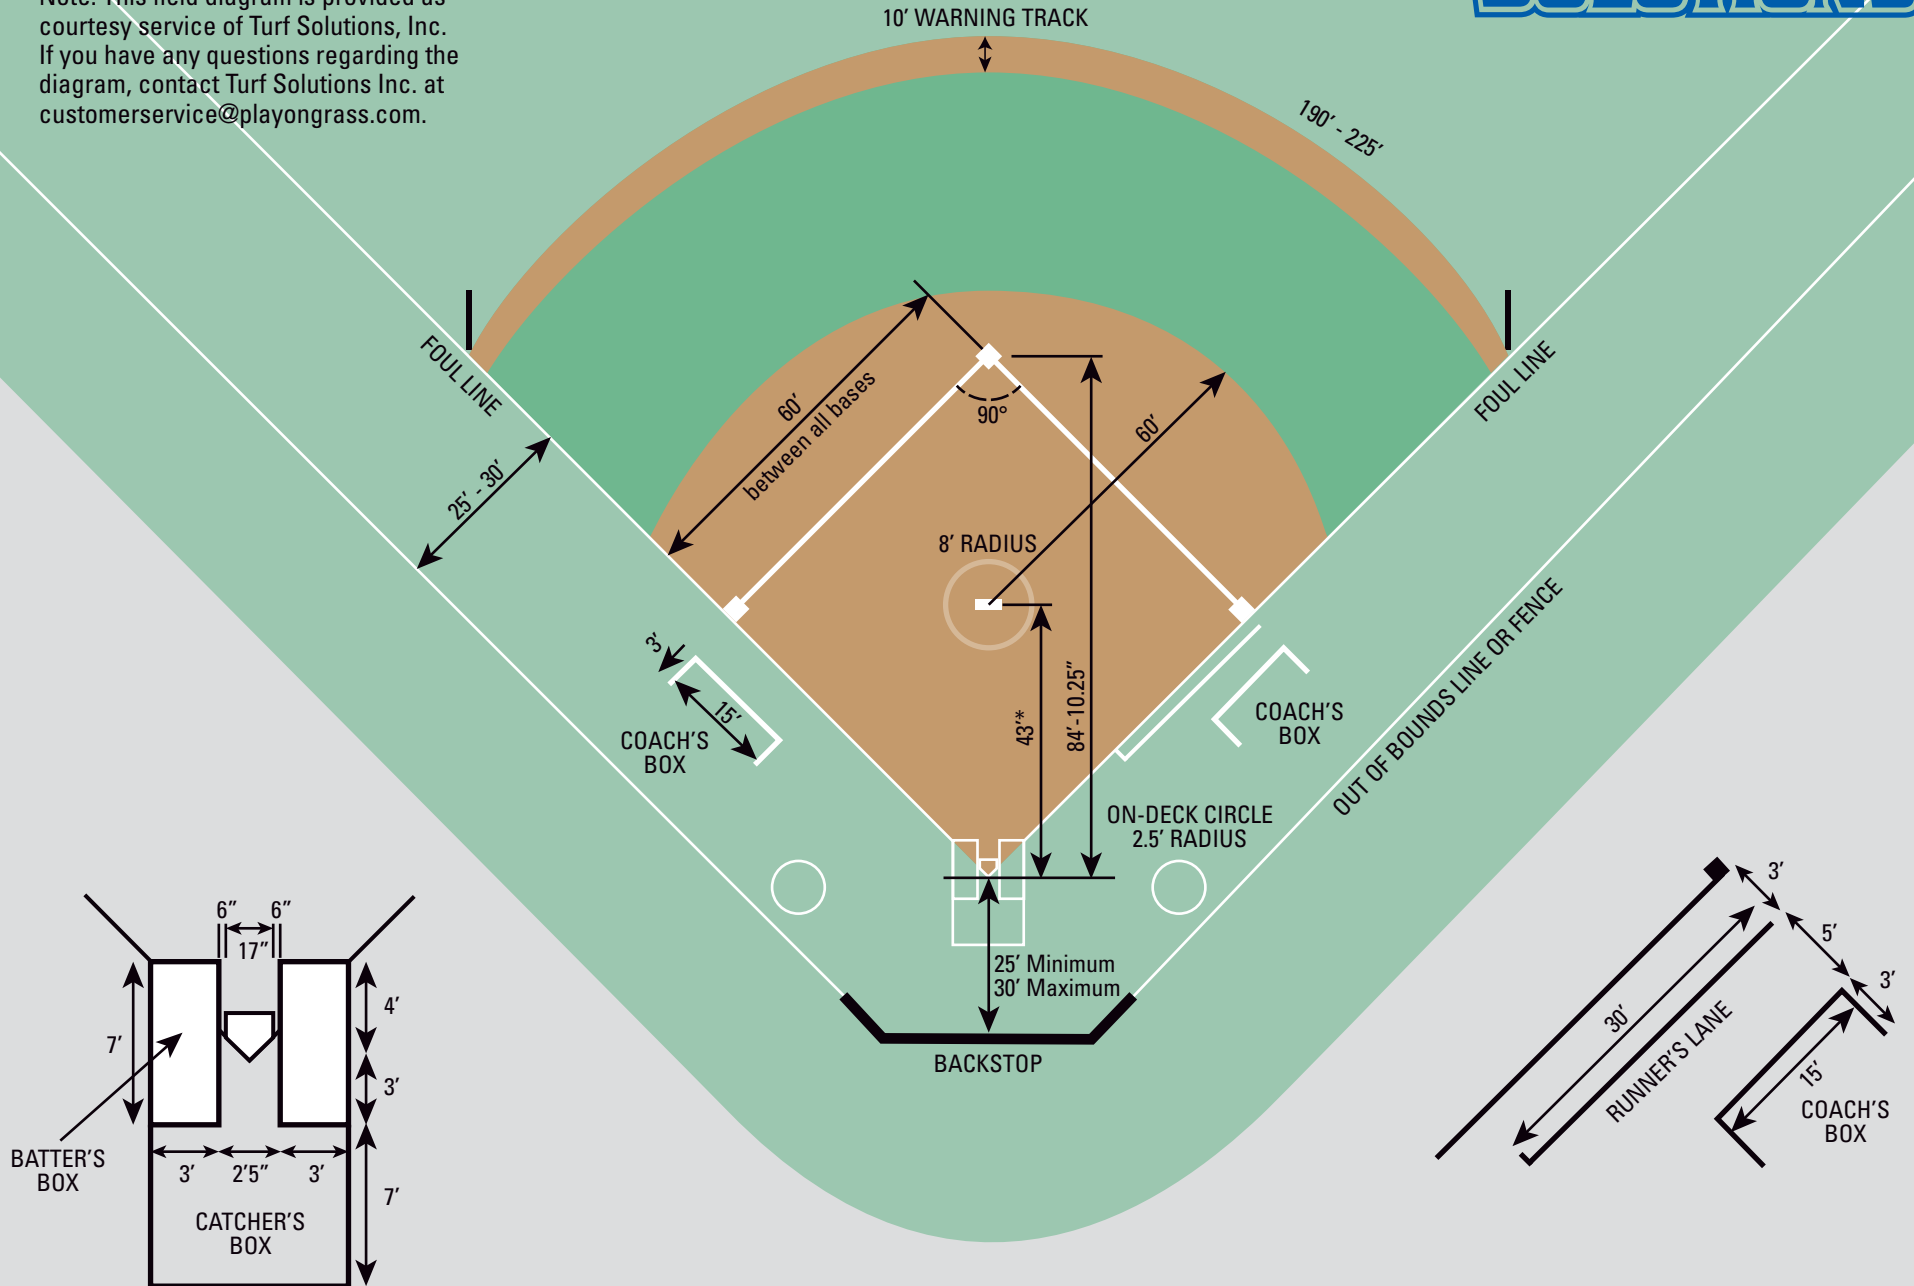

Softball Field Dimensions College / High School

Note: This field diagram is provided as courtesy service of Turf Solutions, Inc. If you have any questions regarding the diagram, contact Turf Solutions Inc. at customerservice@playongrass.com.

*For high school fast pitch softball, the distance between the pitchers mound and home plate is 46'.